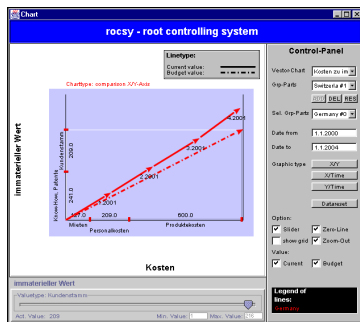

## Enlarging Controllers Map

Damit aus Kosten Erträge werden

If theory and reality don't match, it is advisable  
to make the theory matching the reality.

Peter Drucker

Root Service AG  
Weinfelderstrasse 32  
CH 8575 Bürglen  
+41 (0)71 634 80 40